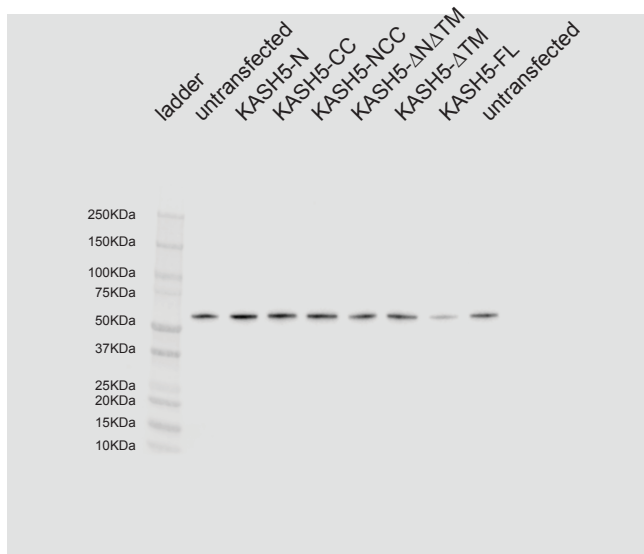

White-HRP exposure merged images

Input- anti FLAG

Input- anti HC

Input- anti LIC

Input- anti p150

IP-anti FLAG

IP- anti HC

IP- anti LIC

IP- anti p150